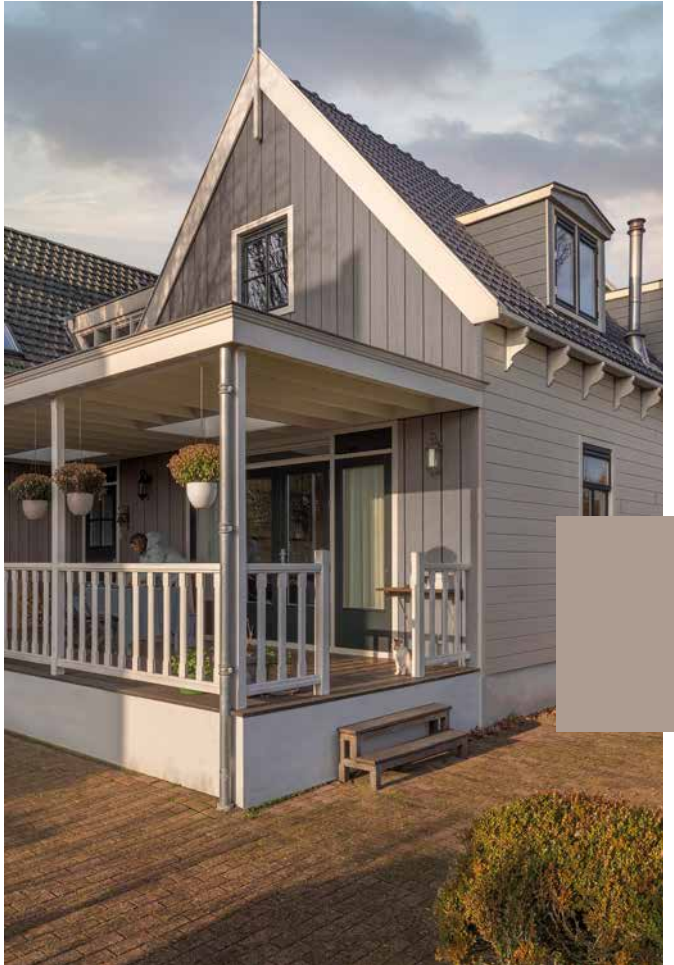

Cedral Lap Wood
C76 Tea Green
Horizontal

Timeless

A family home graced with a timeless colour palette to be treasured for years to come.

Pebble Grey for a lavish setting. A warm classic colour that welcomes you home. It pairs particularly well with dark wood doors, window trims and balconies, creating a homey nest. Due to its practicality, surfaces are easy to maintain because the colour doesn't show dirt easily.