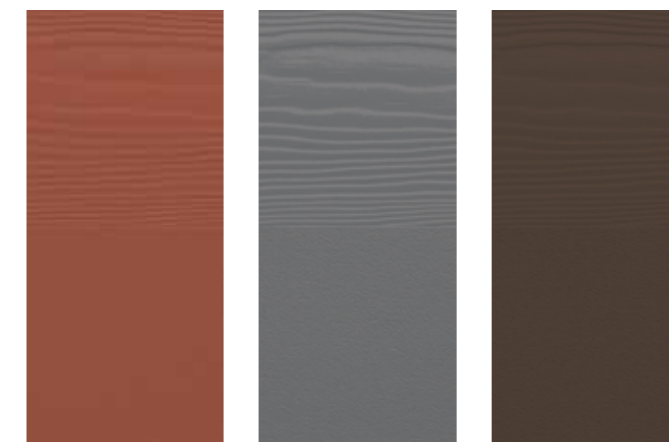

Expressive Collection creating a characterful home

C72 Brick Red (RAL N/A) (NCS S5030-Y70R)
C54 Pewter Grey (RAL 000-45-00) (NCS S6500-N)
C21 Walnut Brown (RAL 8017) (NCS N/A)